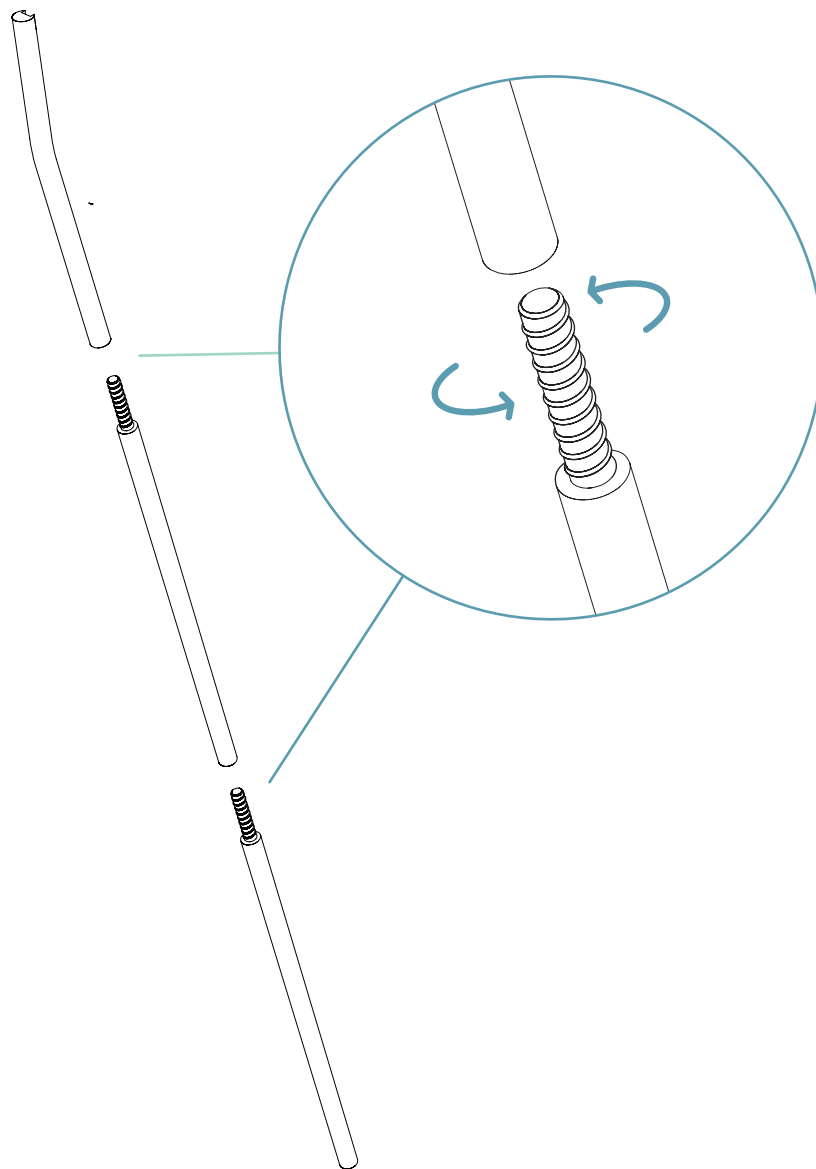

technical info

WOOD-SKIN Srl
via Marcantonio dal Re, 24 | 20156 Milano (Italy)

• Tensione nominale di alimentazione
12/24 Volt? + Hz?

• Power
13 W

• Light Bulb
E27

components

steps

1 / LEGS

2 / LAMP HOLDER

#1

#2

#3

3 / SUPPORT RODS

4 / LIGHT BULB

5 / LAMPSHADE

FOLIO
by
WOOD-SKIN