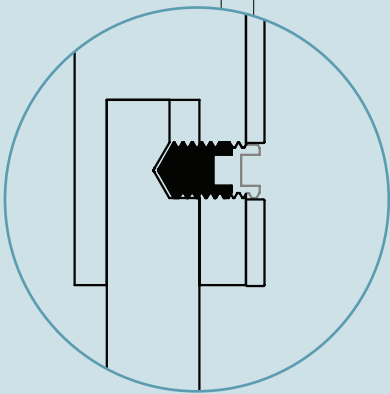

technical info

WOOD-SKIN Srl
via Marcantonio dal Re, 24 | 20156 Milano (Italy)

• Tensione nominale di alimentazione
12/24 Volt? + Hz?

• Power
13 W

• Light Bulb
E27

components

steps

1 / LEGS

2 / LAMP HOLDER

#1

#2

#3

3 / SUPPORT RODS

4 / LIGHT BULB

5 / LAMPSHADE

FOLIO
by
WOOD-SKIN