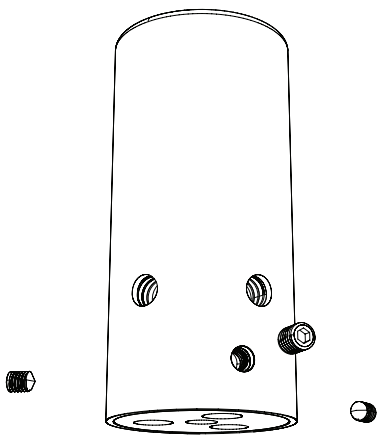

technical info

WOOD-SKIN Srl
via Marcantonio dal Re, 24 | 20156 Milano (Italy)

• Tensione nominale di alimentazione
12/24 Volt? + Hz?

• Power
13 W

• Light Bulb
E27

components

steps

1 / LEGS

2 / LAMP HOLDER

#1

#2

#3

3 / SUPPORT RODS

4 / LIGHT BULB

5 / LAMPSHADE

FOLIO
by
WOOD-SKIN