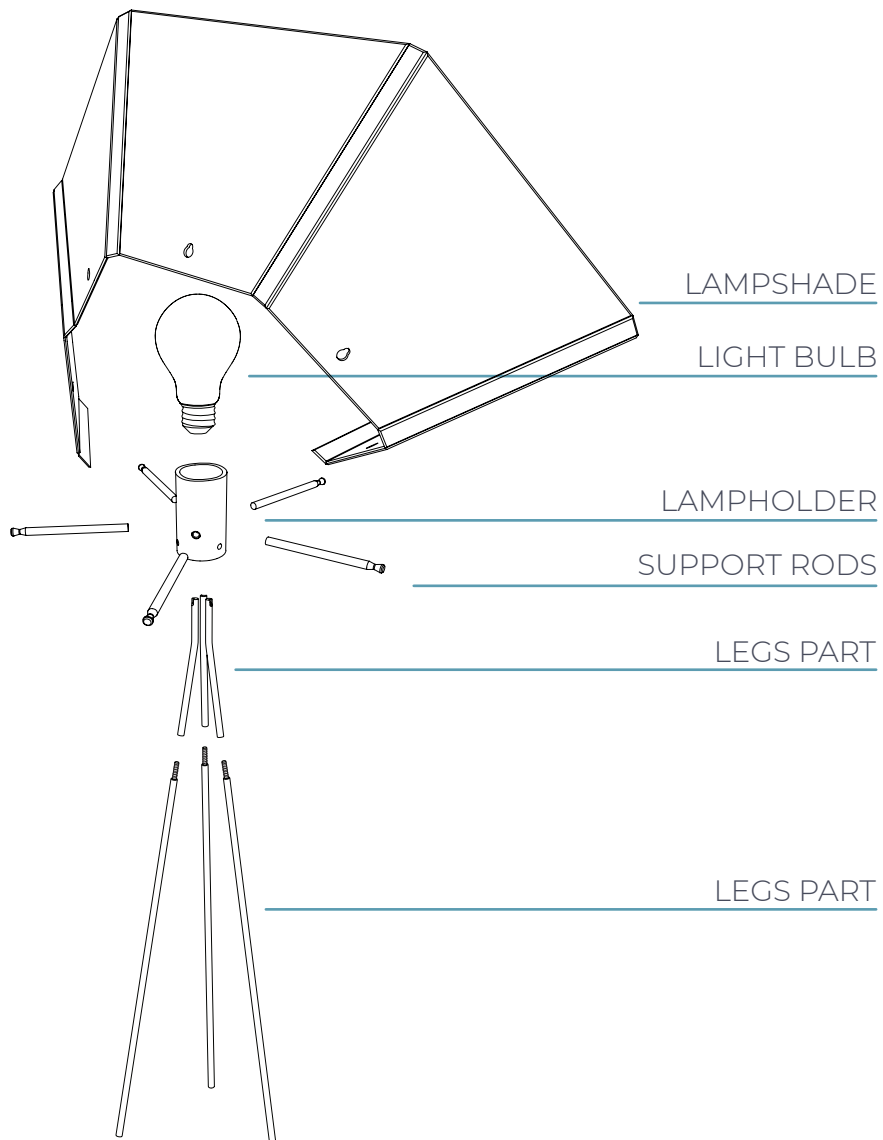

technical info

WOOD-SKIN Srl
via Marcantonio dal Re, 24 | 20156 Milano (Italy)

• Tensione nominale di alimentazione
12/24 Volt? + Hz?

• Power
13 W

• Light Bulb
E27

components

steps

1 / LEGS

2 / LAMP HOLDER

#1

#2

#3

3 / SUPPORT RODS

4 / LIGHT BULB

5 / LAMPSHADE

FOLIO
by
WOOD-SKIN