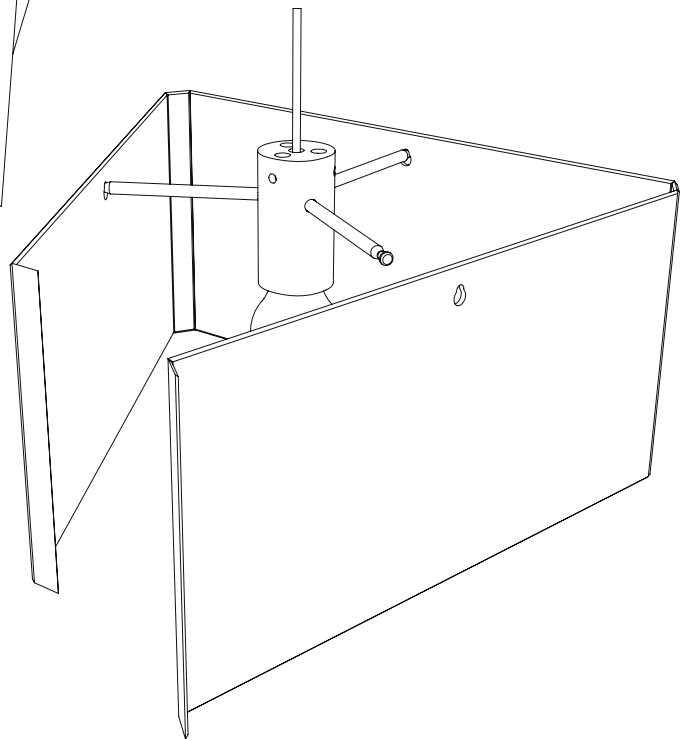

technical info

WOOD-SKIN Srl
via Marcantonio dal Re, 24 | 20156 Milano (Italy)

• Tensione nominale di alimentazione
12/24 Volt? + Hz?

• Power
13 W

• Light Bulb
E27

components

steps

1 / SUPPORT RODS

2 / LIGHT BULB

2 / LAMPSHADE

Micro Velcro Strip

FOLIO

by

WOOD-SKIN

FOLIO

FLOOR LAMPS