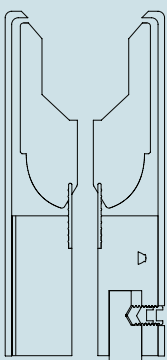

technical info

WOOD-SKIN Srl
via Marcantonio dal Re, 24 | 20156 Milano (Italy)

• Tensione nominale di alimentazione
12/24 Volt? + Hz?

• Power
13 W

• Light Bulb
E27

components

steps

1 / LEGS

2 / LAMP HOLDER

#1

#2

#3

3 / SUPPORT RODS

4 / LIGHT BULB

5 / LAMPSHADE

FOLIO
by
WOOD-SKIN