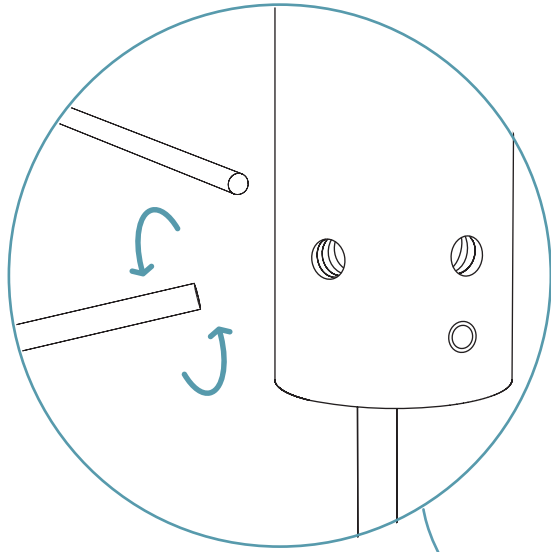

technical info

WOOD-SKIN Srl
via Marcantonio dal Re, 24 | 20156 Milano (Italy)

• Tensione nominale di alimentazione
12/24 Volt? + Hz?

• Power
13 W

• Light Bulb
E27

components

steps

1 / LEGS

2 / LAMP HOLDER

#1

#2

#3

3 / SUPPORT RODS

4 / LIGHT BULB

5 / LAMPSHADE

FOLIO
by
WOOD-SKIN