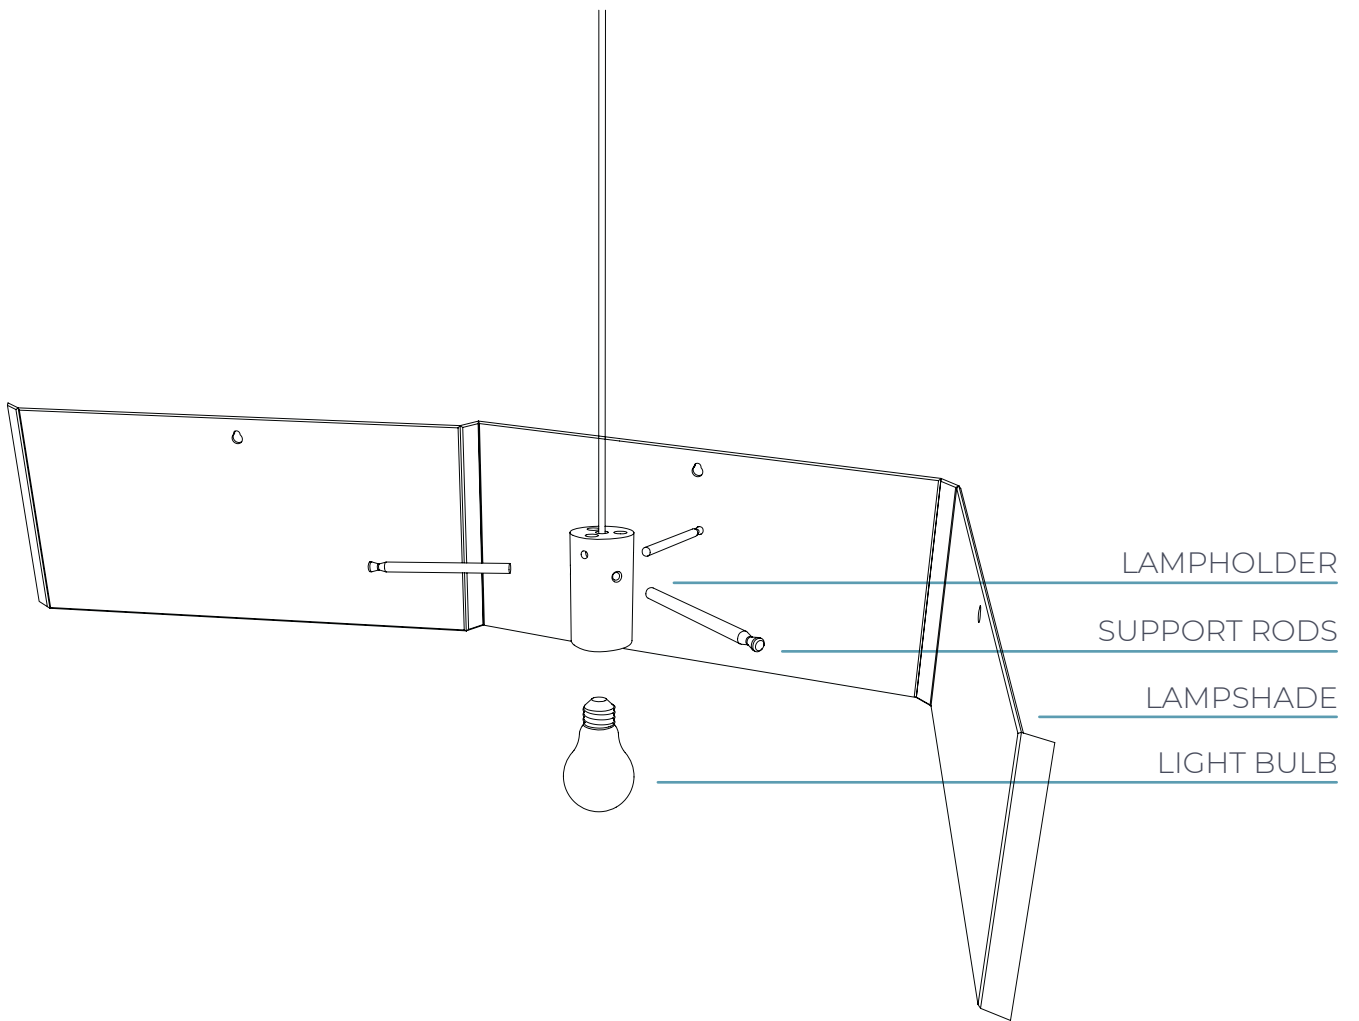

technical info

WOOD-SKIN Srl
via Marcantonio dal Re, 24 | 20156 Milano (Italy)

• Tensione nominale di alimentazione
12/24 Volt? + Hz?

• Power
13 W

• Light Bulb
E27

components

steps

1 / SUPPORT RODS

2 / LIGHT BULB

2 / LAMPSHADE

Micro Velcro Strip

FOLIO

by

WOOD-SKIN

FOLIO

FLOOR LAMPS