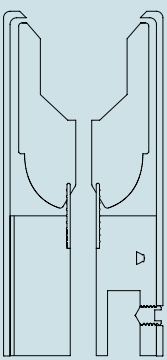

technical info

WOOD-SKIN Srl
via Marcantonio dal Re, 24 | 20156 Milano (Italy)

• Tensione nominale di alimentazione
12/24 Volt? + Hz?

• Power
13 W

• Light Bulb
E27

components

steps

1 / LEGS

2 / LAMP HOLDER

#1

#2

#3

3 / SUPPORT RODS

4 / LIGHT BULB

5 / LAMPSHADE

FOLIO
by
WOOD-SKIN