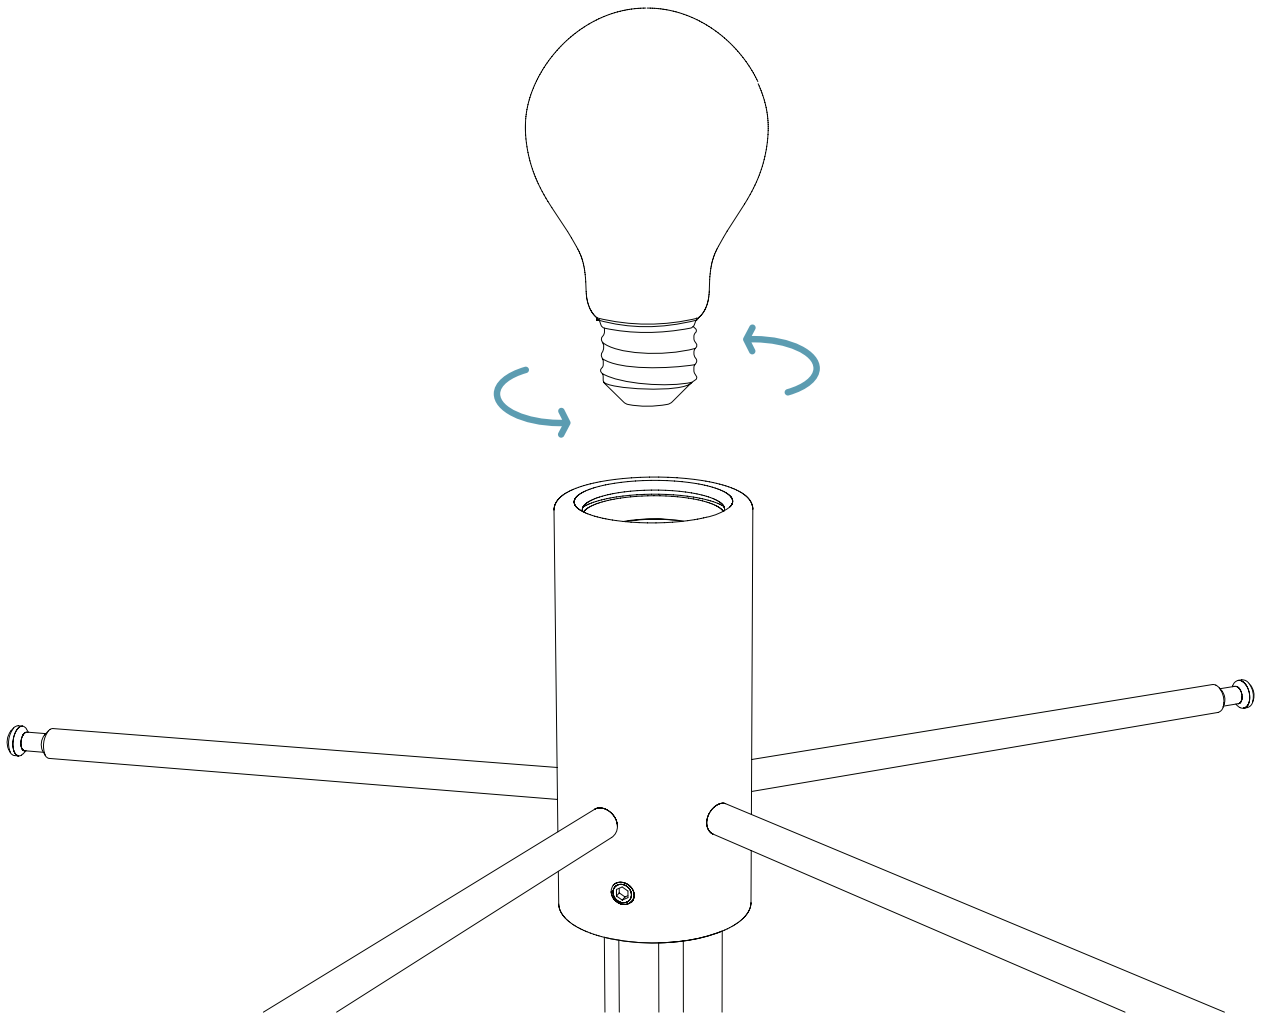

2 / LAMP HOLDER

#1

#2

#3

3 / SUPPORT RODS

4 / LIGHT BULB

5 / LAMPSHADE

Micro Velcro Strip

technical info

WOOD-SKIN Srl
via Marcantonio dal Re, 24 | 20156 Milano (Italy)

• Tensione nominale di alimentazione
12/24 Volt? + Hz?

• Power
13 W

• Light Bulb
E27

components

steps

1 / LEGS

2 / LAMP HOLDER

#1

#2

#3

3 / SUPPORT RODS

4 / LIGHT BULB

5 / LAMPSHADE

FOLIO
by
WOOD-SKIN