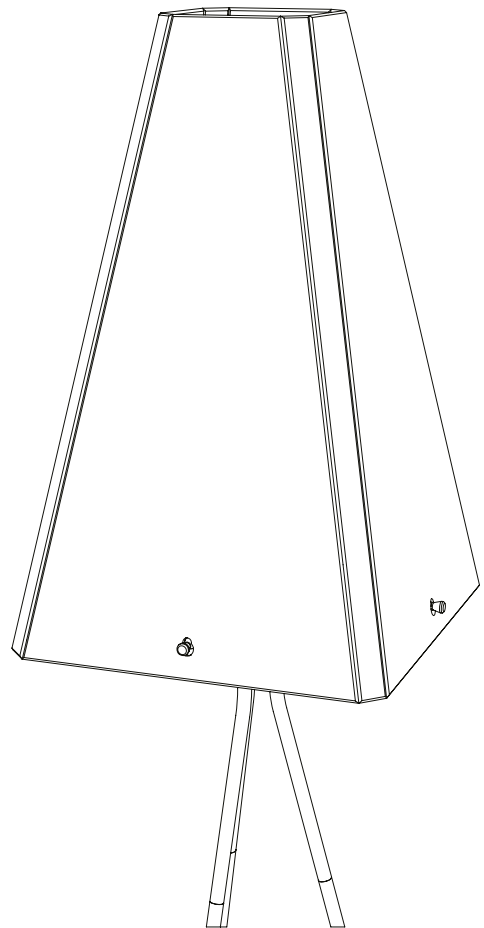

2 / LIGHT BULB

2 / LAMPSHADE

Micro Velcro Strip

FOLIO

by

WOOD-SKIN

FOLIO

FLOOR LAMPS

2 / LAMP HOLDER

#1

#2

#3

3 / SUPPORT RODS

4 / LIGHT BULB

5 / LAMPSHADE

Micro Velcro Strip

FOLIO

by

WOOD-SKIN

FOLIO

TABLE LAMPS

Instruction manual

by
WOOD-SKIN

ITALIANO